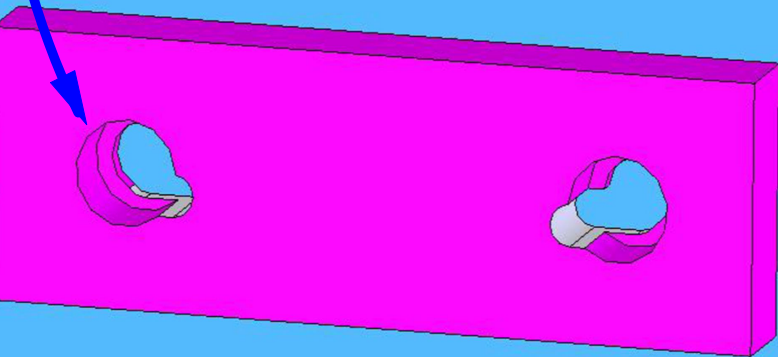

www.home-machine-shop.com