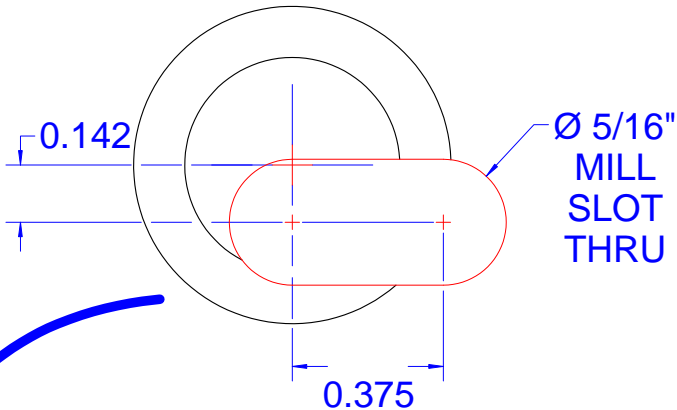

ROVI JAWS - 5" VISE - MILL SLOT METHOD

STEP 1

www.home-machine-shop.com