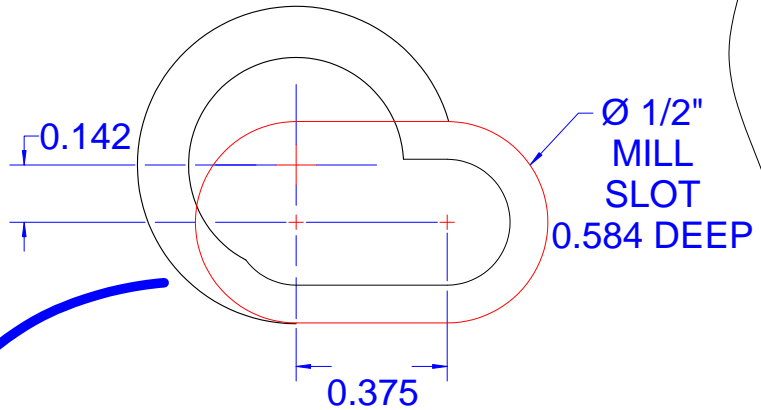

STEP 2

www.home-machine-shop.com