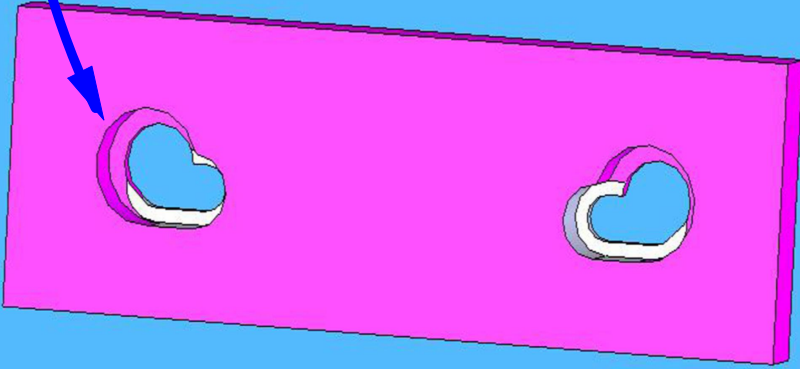

www.home-machine-shop.com