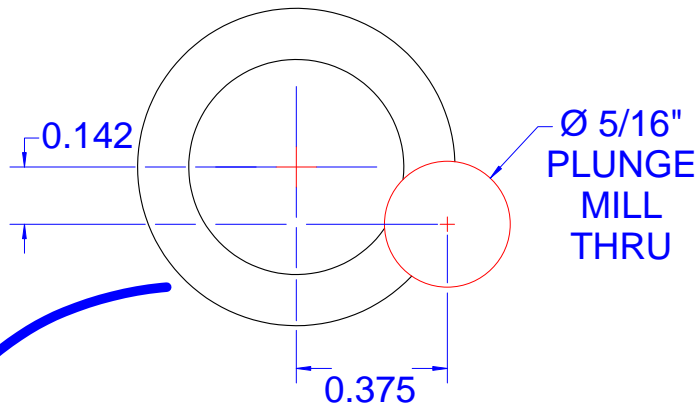

ROVI JAWS - 5" VISE - MILL PLUNGE METHOD

STEP 1

www.home-machine-shop.com