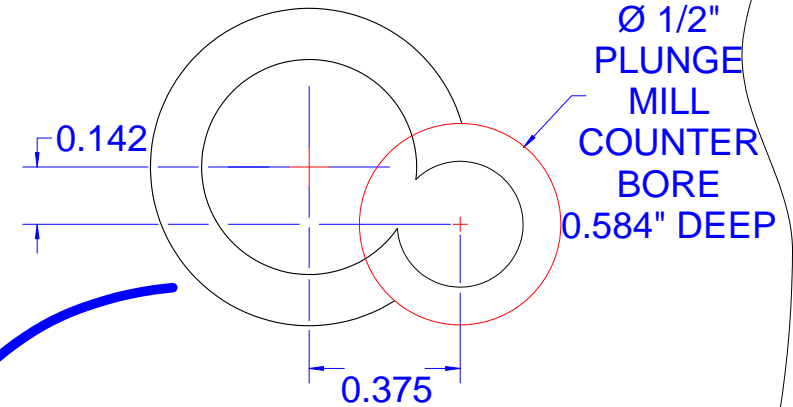

STEP 2

www.home-machine-shop.com