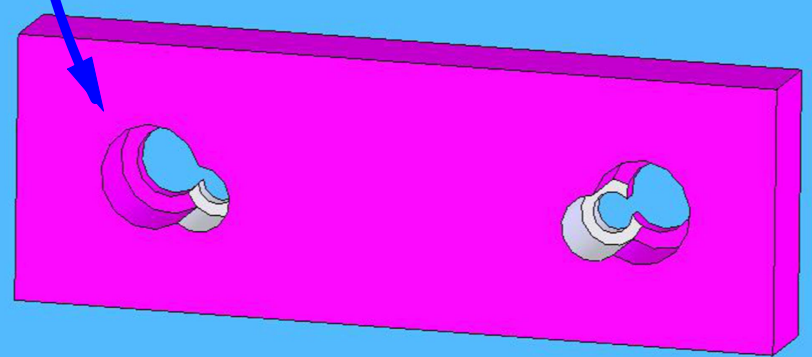

www.home-machine-shop.com